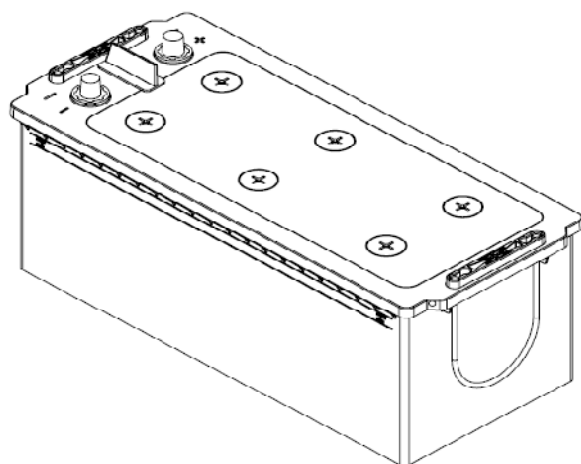

680 011 140 A74 2 - VARTA PROMOTIVE BLACK

Order information

European Type No. (ETN):	680 011 140
Article number:	680 011 140 A74 2
Short code:	M12
Barcode:	4016987144909
Packaging unit:	1
Quantity per pallet:	21

Technical information

Voltage [V]:	12	Base hold-down:	B00
Battery Capacity [Ah]:	180	Layout:	3
Cold cranking amps [A]:	1400	Terminal type:	1
Length [mm]:	513	Case size:	B
Width [mm]:	223	Weight filled [kg]:	46,42
Height [mm]:	223	EN classification:	HD

Drawing and label