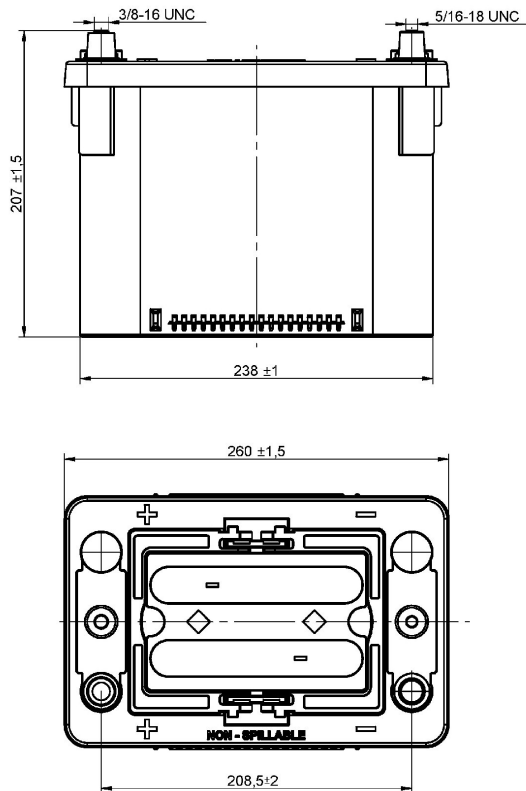

Central Article Code: G34075M01-A

Created: 06/09/2005

Local Code: EP 450

Modified: 28/10/2020

Final Outlook	G3401-A
Approval date	01/11/2010

PERFORMANCES

Voltage (V):	12 V	
C20 (Ah):	50.0	20 h
Cranking (A):	750	EN
Charge:	CHARGED	
Technology:	Orbital	
Grid:	Pb-Sn	

STD. DIMENSIONS

Length (mm ± 2):	260
Width (mm ± 2):	173
Height (mm ± 2):	206
Total Weight (kg ± 5%):	18.60

All figures show nominal values. Tolerances are according to EN50342 and applicable European Regulations.

CONTAINER

Type:	G34	BLACK
Hold Down:	B7	
H.D. Adapter:	No	

COVER

Type:	Maxxima/Orbital	BLUE LIGHT
Polarity:	ETN 1	
Terminals:	SAE M 3/8"- 5/16" taper&stud	
Terminal Adapter:	No	
SOCI:	No	
Ventilation:	Central	
Filter:	2 Filters	
Lateral Plug:	No	

PLUGS

Type:	6 x Valve+Cover	BLACK

HANDLES

Type:	2 x Integrated	BLACK

OTHERS

Degassing Tube: No

3/8-5/16 nuts in plastic bag