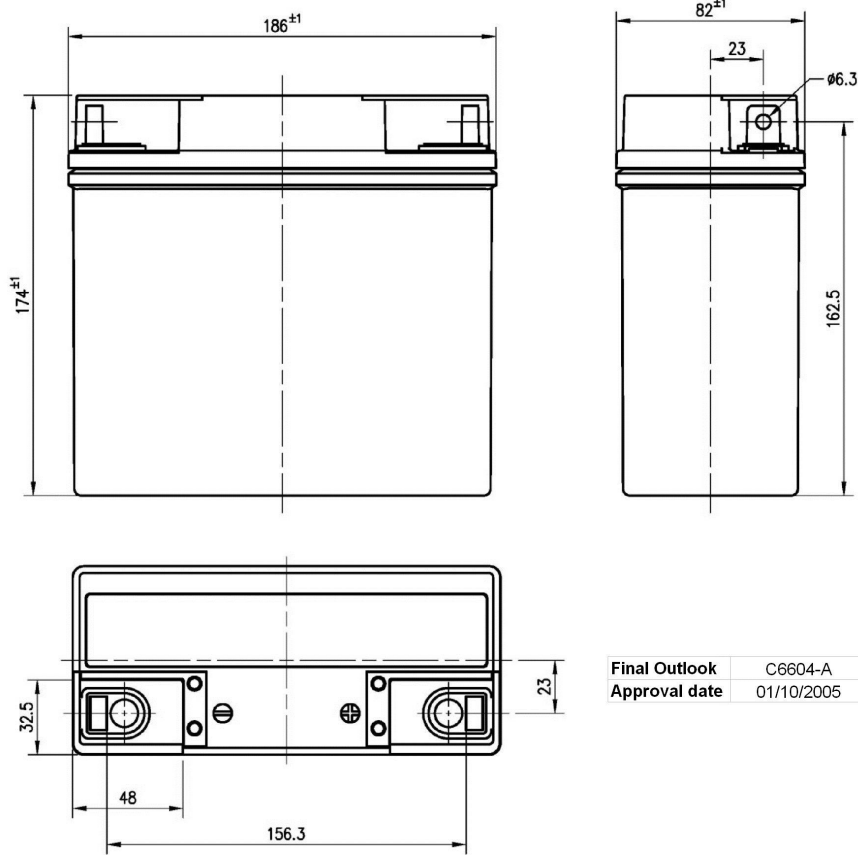

Central Article Code: C66017G04-A  
 Local Code:

Created: 02/09/2005  
 Modified: 03/05/2018

Final Outlook	C6604-A
Approval date	01/10/2005

PERFORMANCES		CONTAINER	
Voltage (V):	12 V	Type:	C66 GREY MEDIUM
C20 (Ah):	19.0 20 h	Hold Down:	B0
Cranking (A):	170 EN	H.D. Adapter:	No
Charge:	CHARGED	COVER	
Technology:	GEL	Type:	DIN GREY MEDIUM
Grid:	Ca/Ca	Polarity:	ETN 0
		Terminals:	M11
		Terminal Adapter:	No
		SOCI:	No
		Ventilation:	Independent
		Filter:	No
		Lateral Plug:	No
STD. DIMENSIONS		PLUGS	
Length (mm ± 2):	185	Type:	6 x Valve+Cov GREY MEDIUM
Width (mm ± 2):	80	HANDLES	
Height (mm ± 2):	170	Type:	None
		OTHERS	
		Degassing Tube:	No

All figures show nominal values. Tolerances are according to EN50342 and applicable European Regulations.